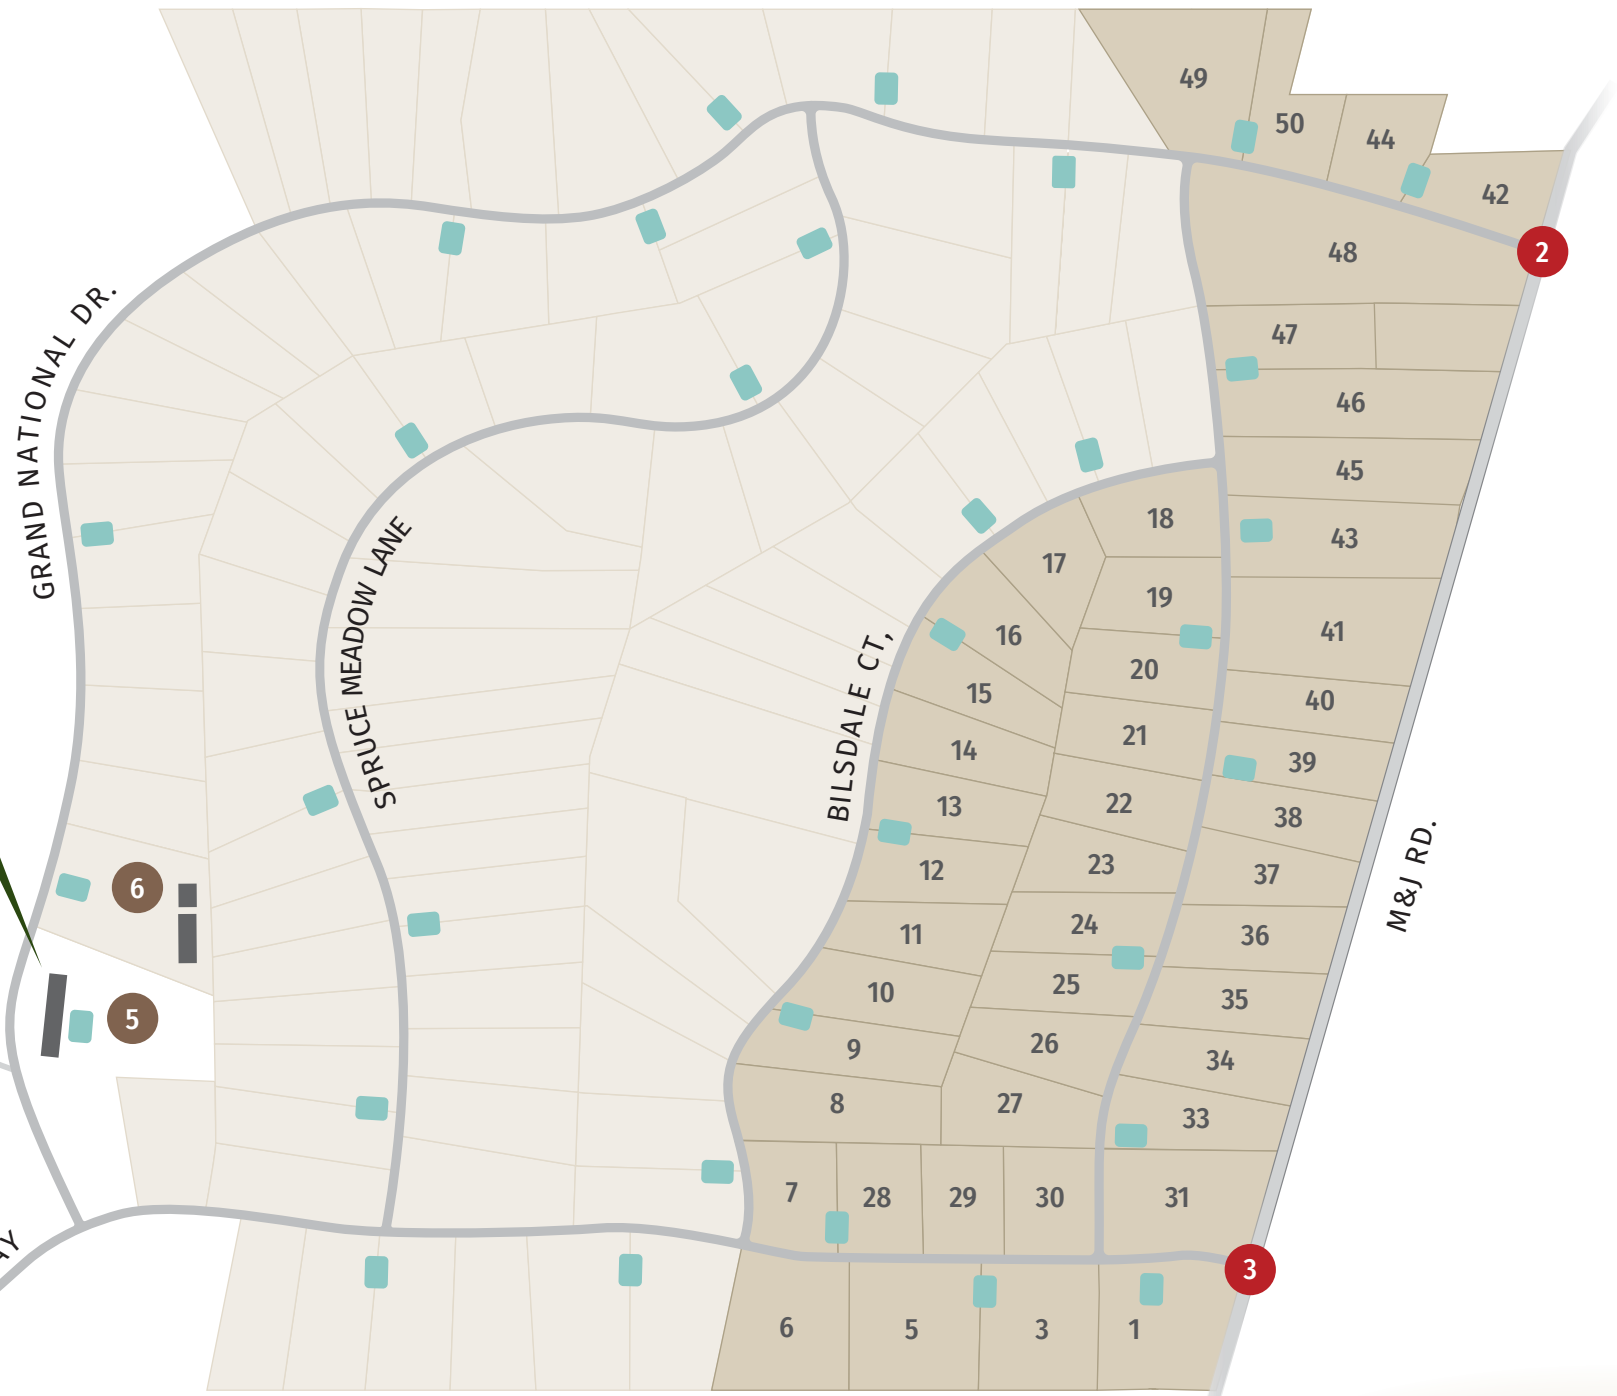

TERRANOVA COMMUNITY DEVELOPMENT

- 1 West Entrance
- 2 North Entrance
- 3 Main Entrance
- 4 Equestrian Center
- 5 Community Clubhouse/Pool
- 6 Model Home and Barn

Phase 1 Lots Now Released

SALES EXCLUSIVELY BY

Gailey Enterprises
REAL ESTATE

All dimensions, features, amenities, and specifications described on this website are approximate and subject to change without notice. The numbers and lot lines shown are for reference and marketing purposes and do not represent platted lots.