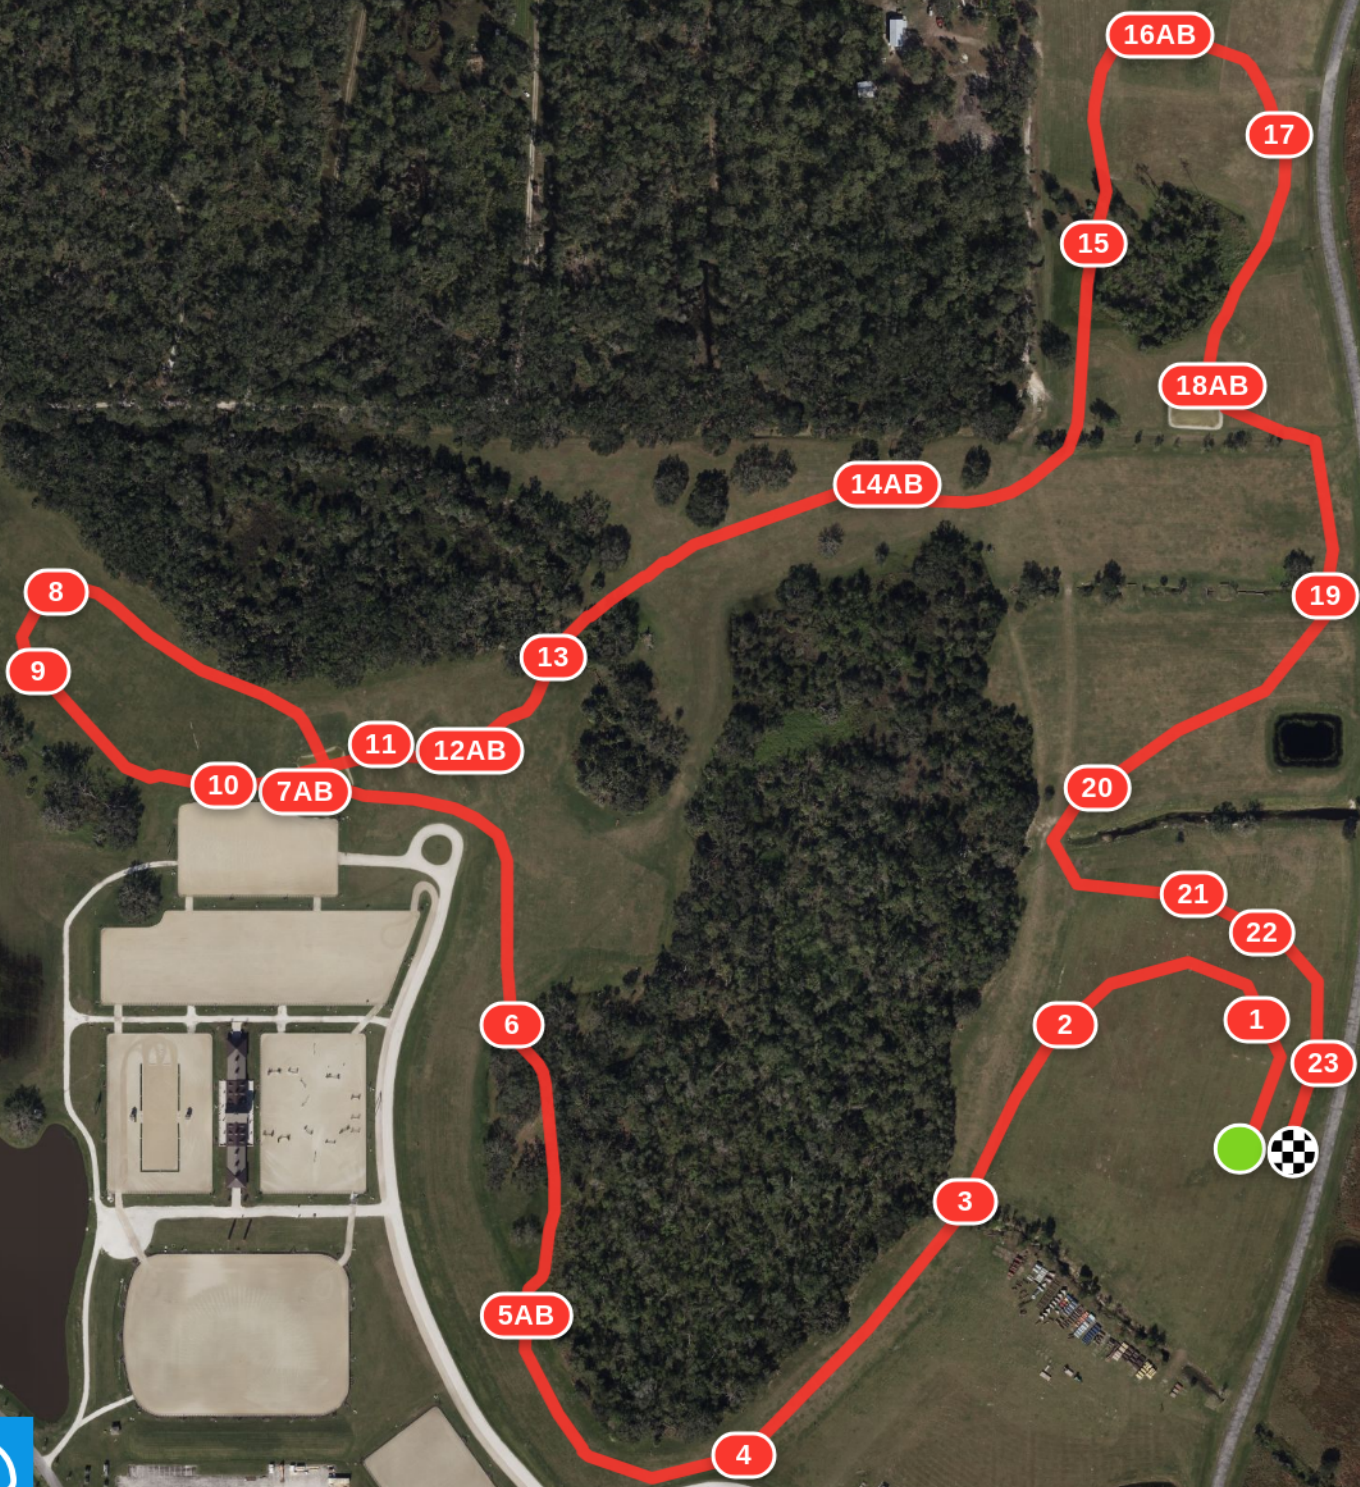

The Event at TerraNova Michael Saunders & Company Intermediate

Numbers - Red background, no trim

Efforts: 29	Distance: 3115 m
Speed: 550 m/min	Minimum: 5m 40s

- 1 Terra Nova Flower Box
- 2 Yellow Table
- 3 Log over Ditch
- 4 Cedar Table
- 5AB Parallel & Brush Log
- 6 Gate into Field
- 7AB Log & House in the Valley
- 8 Timber Wagon
- 9 Corner
- 10 Terra Nova Stable Barn
- 11 Brush Parallel
- 12AB Rail on Mound & Golf Ball
- 13 Trakehaner
- 14AB Parallel & Open Corner
- 15 Steeplechase style brush
- 16AB Blue Brush Spread & Brush Arrowhead
- 17 Parallel
- 18AB Roll into Water & Corner
- 19 Open Ditch
- 20 Terra Nova Blue Table
- 21 Hedge
- 22 Hedge
- 23 Hay Barn