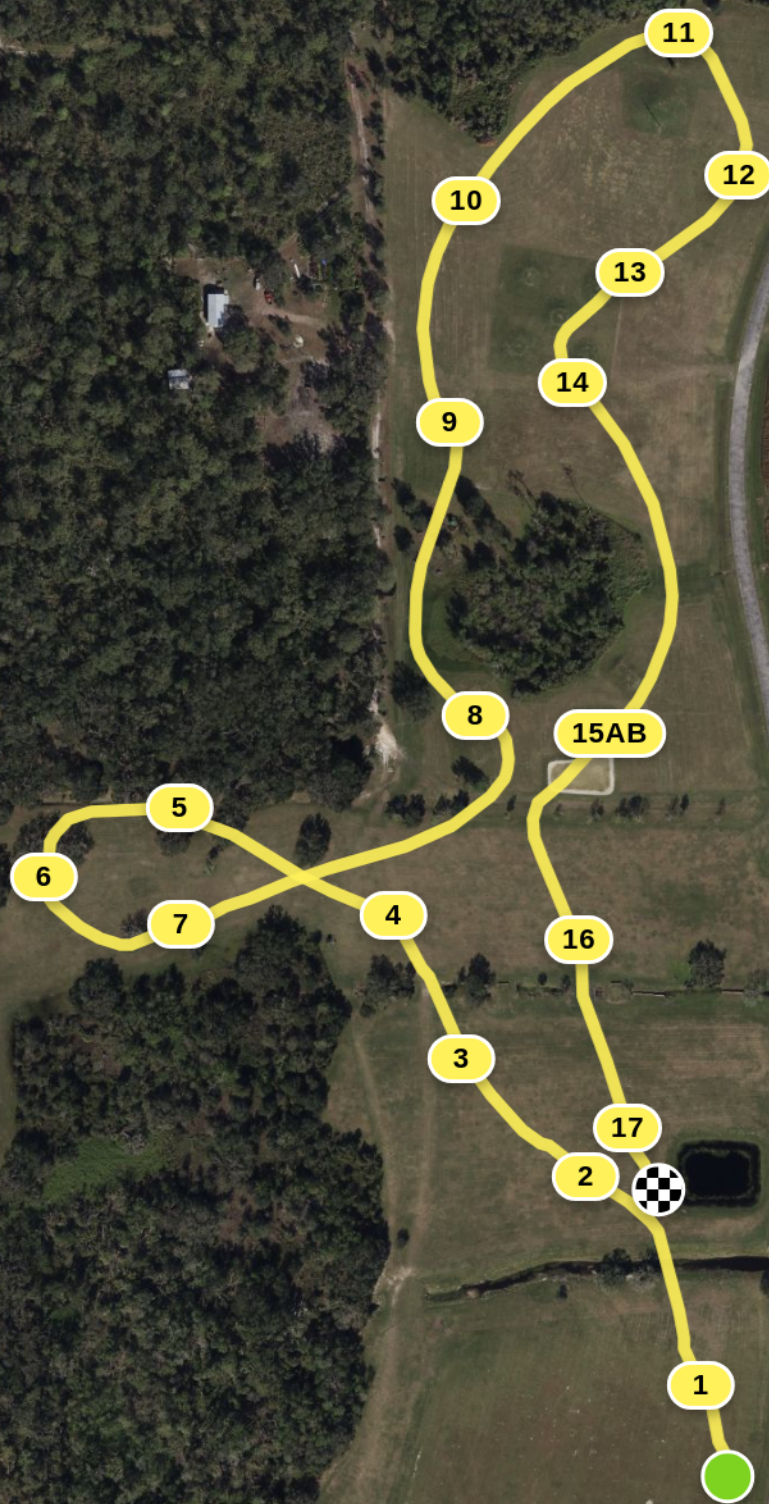

The Event at TerraNova Beginner Novice

Efforts: 18 Opt. Time: 5m 15s
Distance: 1832 m Time Limit: 10m 30s
Speed: 350 m/min Minimum: 4m 22s
Speed Faults: 4m 22s

- 1 Log Box
- 2 Hay Barn
- 3 Blue and Yellow Roll
- 4 Deer Feeder
- 5 Pic Nic Table
- 6 R Brush Corner
- 7 Diamond Brush
- 8 Cabin
- 9 Hay Rack
- 10 Ditch BF faux Trekhener
- 11 Double Brush
- 12 Oxer
- 13 Triple Brush
- 14 Pheasant Feeder
- 15AB Water to Alligator
- 16 Brush Roll at Mound
- 17 TerraNova Frame