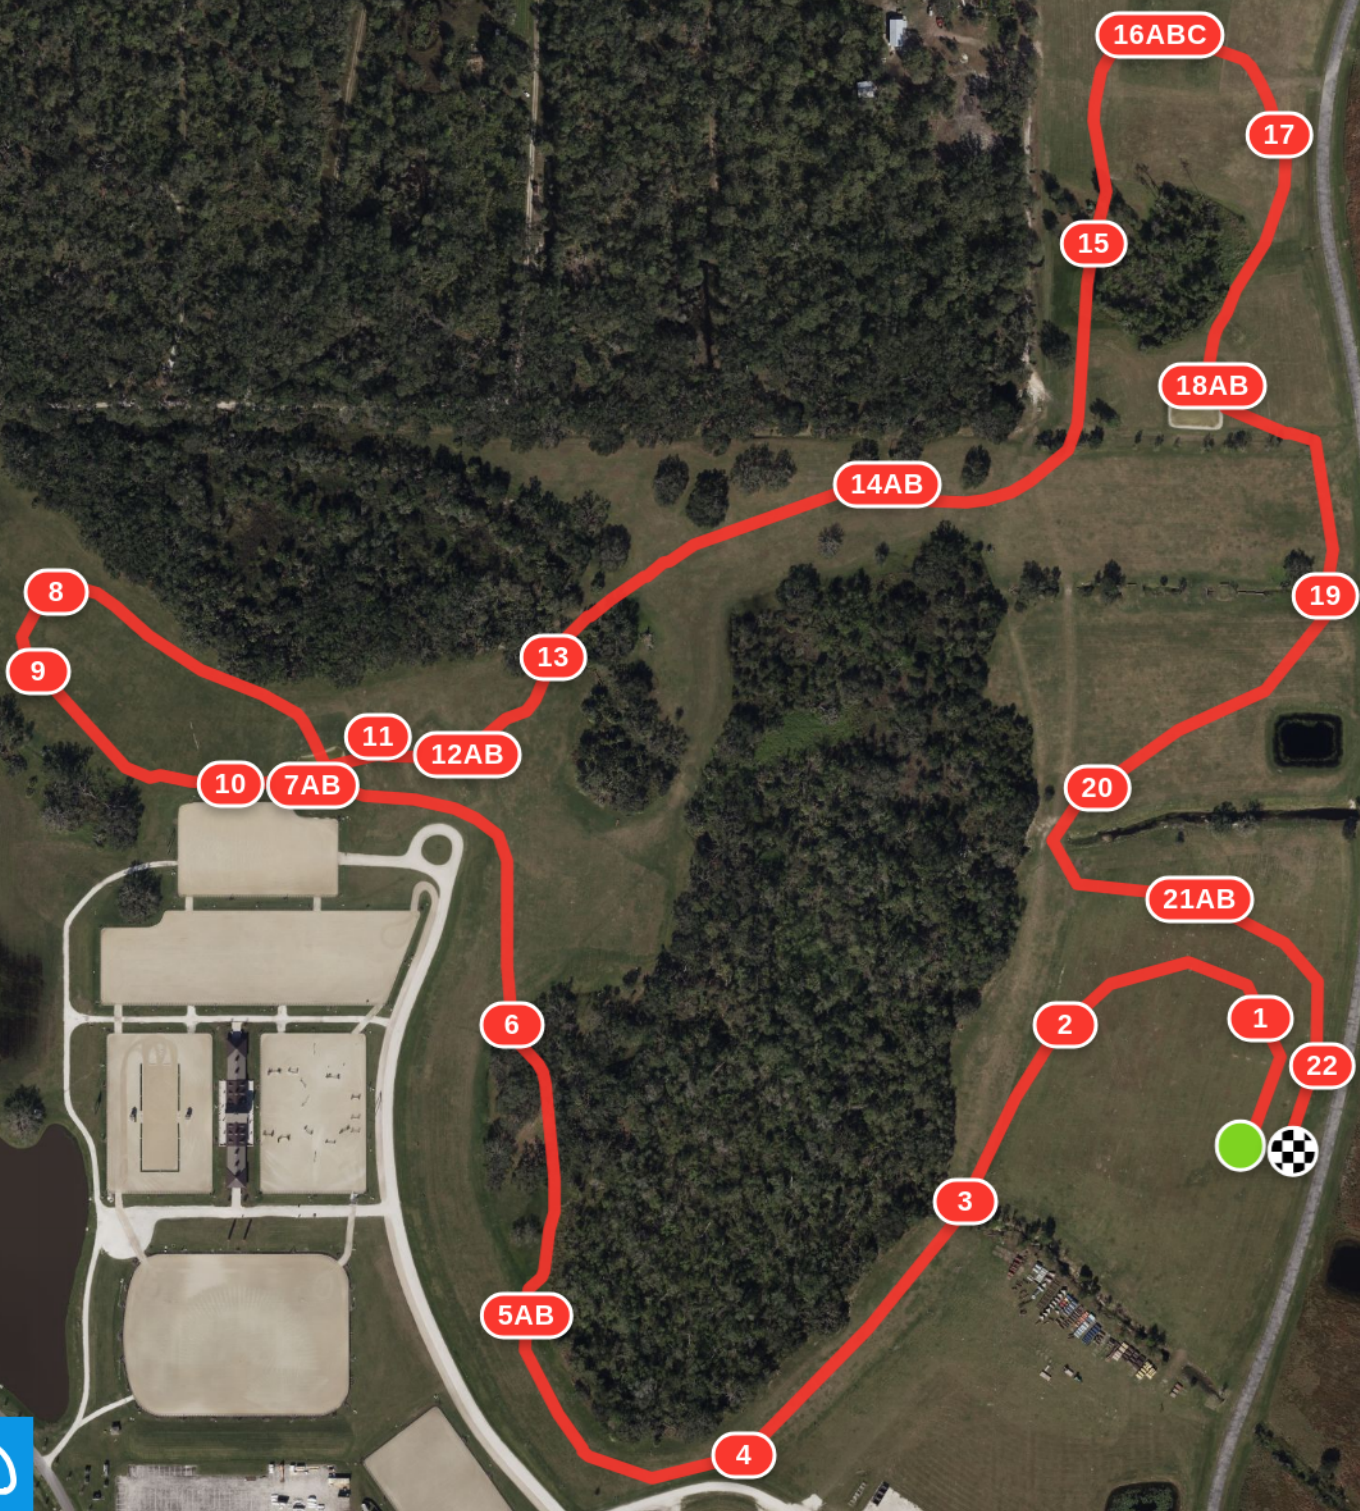

The Event at TerraNova The Estates at TerraNova 3*

Numbers - Red background, White trim

Efforts: 30	Opt. Time: 5m 40s
Distance: 3115 m	Time Limit: 11m 20s
Speed: 550 m/min	

- 1 Terra Nova Flower Box
- 2 Yellow Table
- 3 Log over Ditch
- 4 Cedar Table
- 5AB Parallel & Brush Log
- 6 Gate into Field
- 7AB Log & House in the Valley
- 8 Timber Wagon
- 9 Corner
- 10 Terra Nova Stable Barn
- 11 Brush Parallel
- 12AB Rail on Mound & Golf Ball
- 13 Trakehaner
- 14AB Parallel & Open Corner
- 15 Steeplechase style brush
- 16ABC Blue Brush Spreads & Brush Arrowhead
- 17 Parallel
- 18AB Roll into Water & Corner
- 19 Open Ditch
- 20 Terra Nova Blue Table
- 21AB Double of Hedges
- 22 Hay Barn